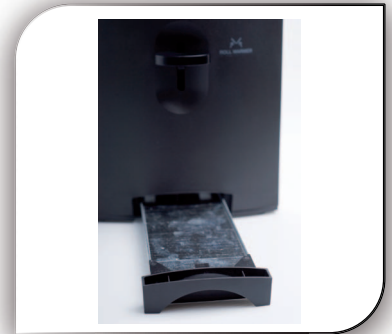

GT302 GOLDAIR 2 SLICE STAINLESS STEEL TOASTER

Product Attributes

- 2 slice
- Brushed stainless steel finish
- Variable heat setting
- Cancel, Defrost, Reheat functions
- Blue LED power illumination
- Roll warmer and high lift
- Easy-to-remove crumb tray